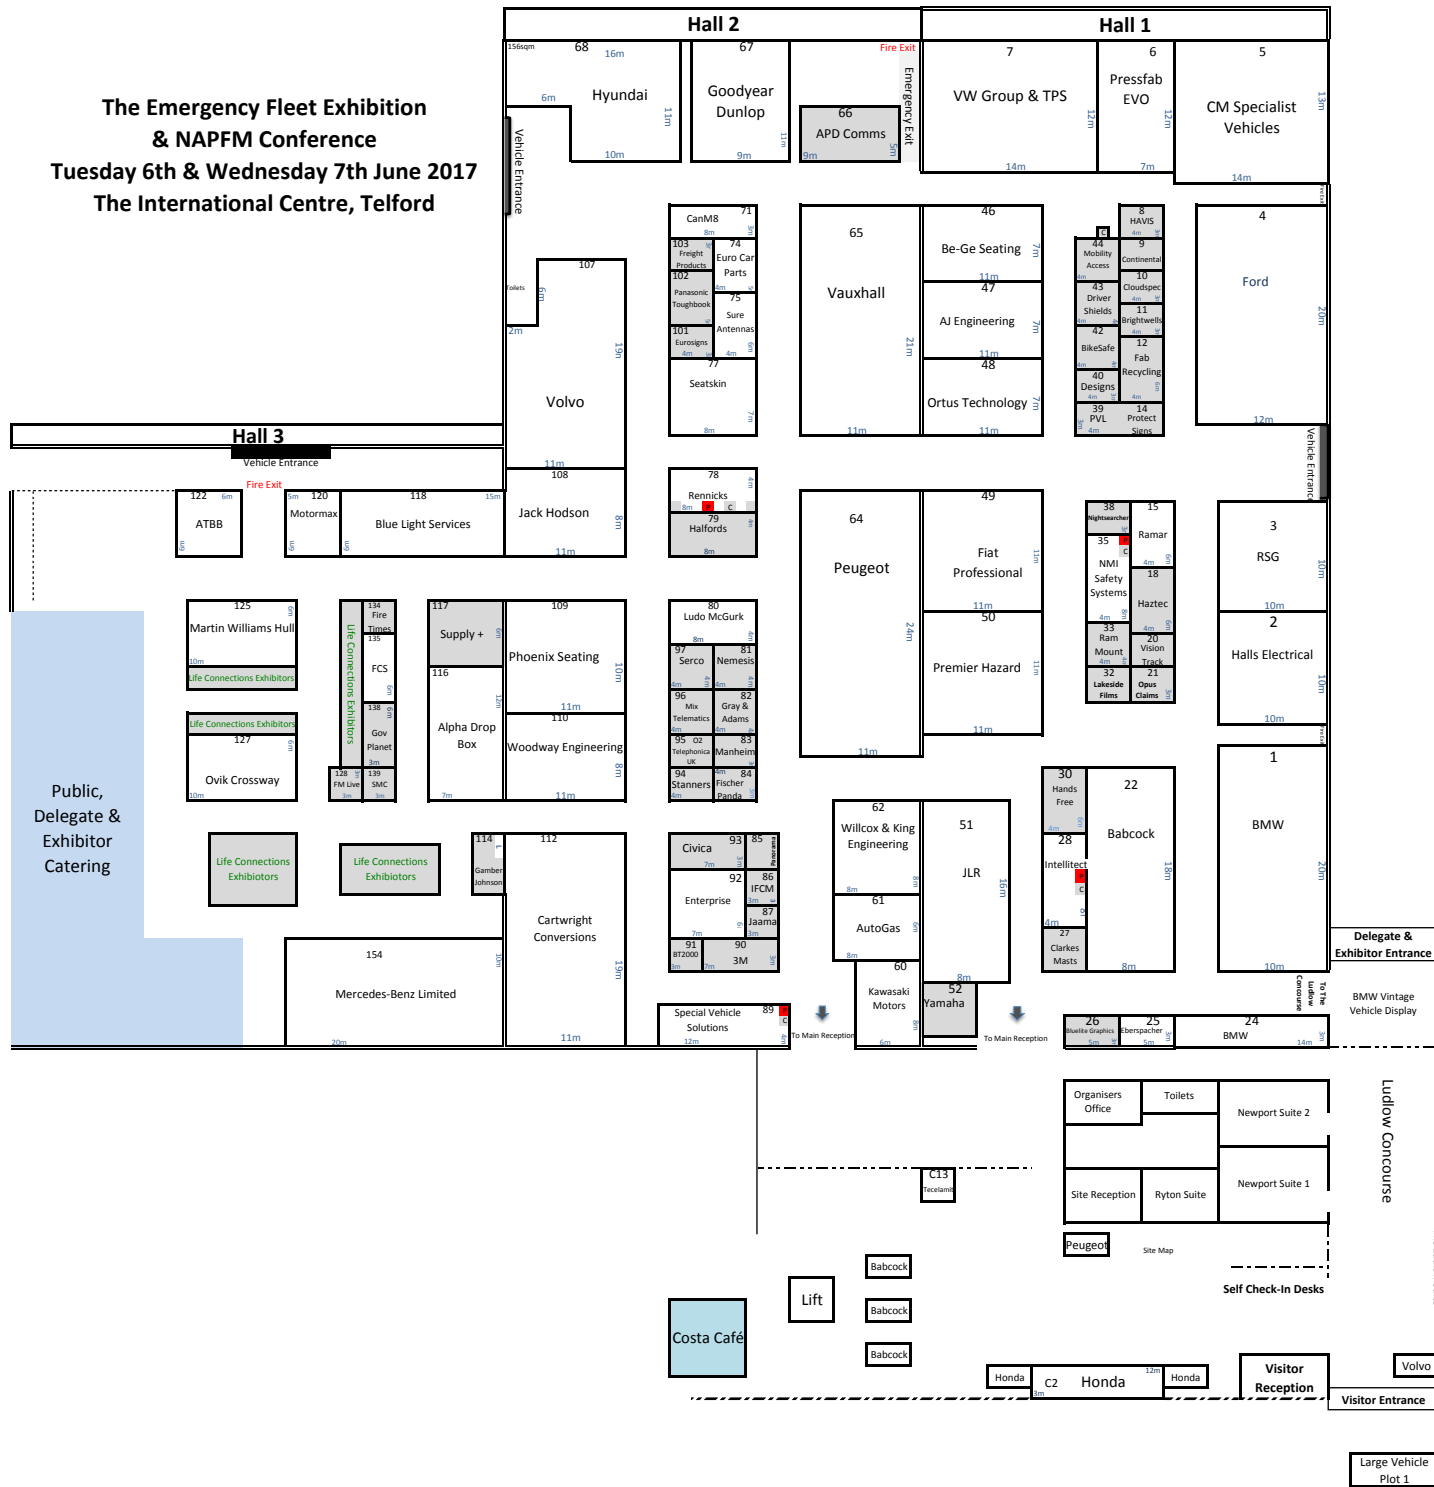

**The Emergency Fleet Exhibition  
& NAPFM Conference  
Tuesday 6th & Wednesday 7th June 2017  
The International Centre, Telford**

Large Vehicle Plot 1